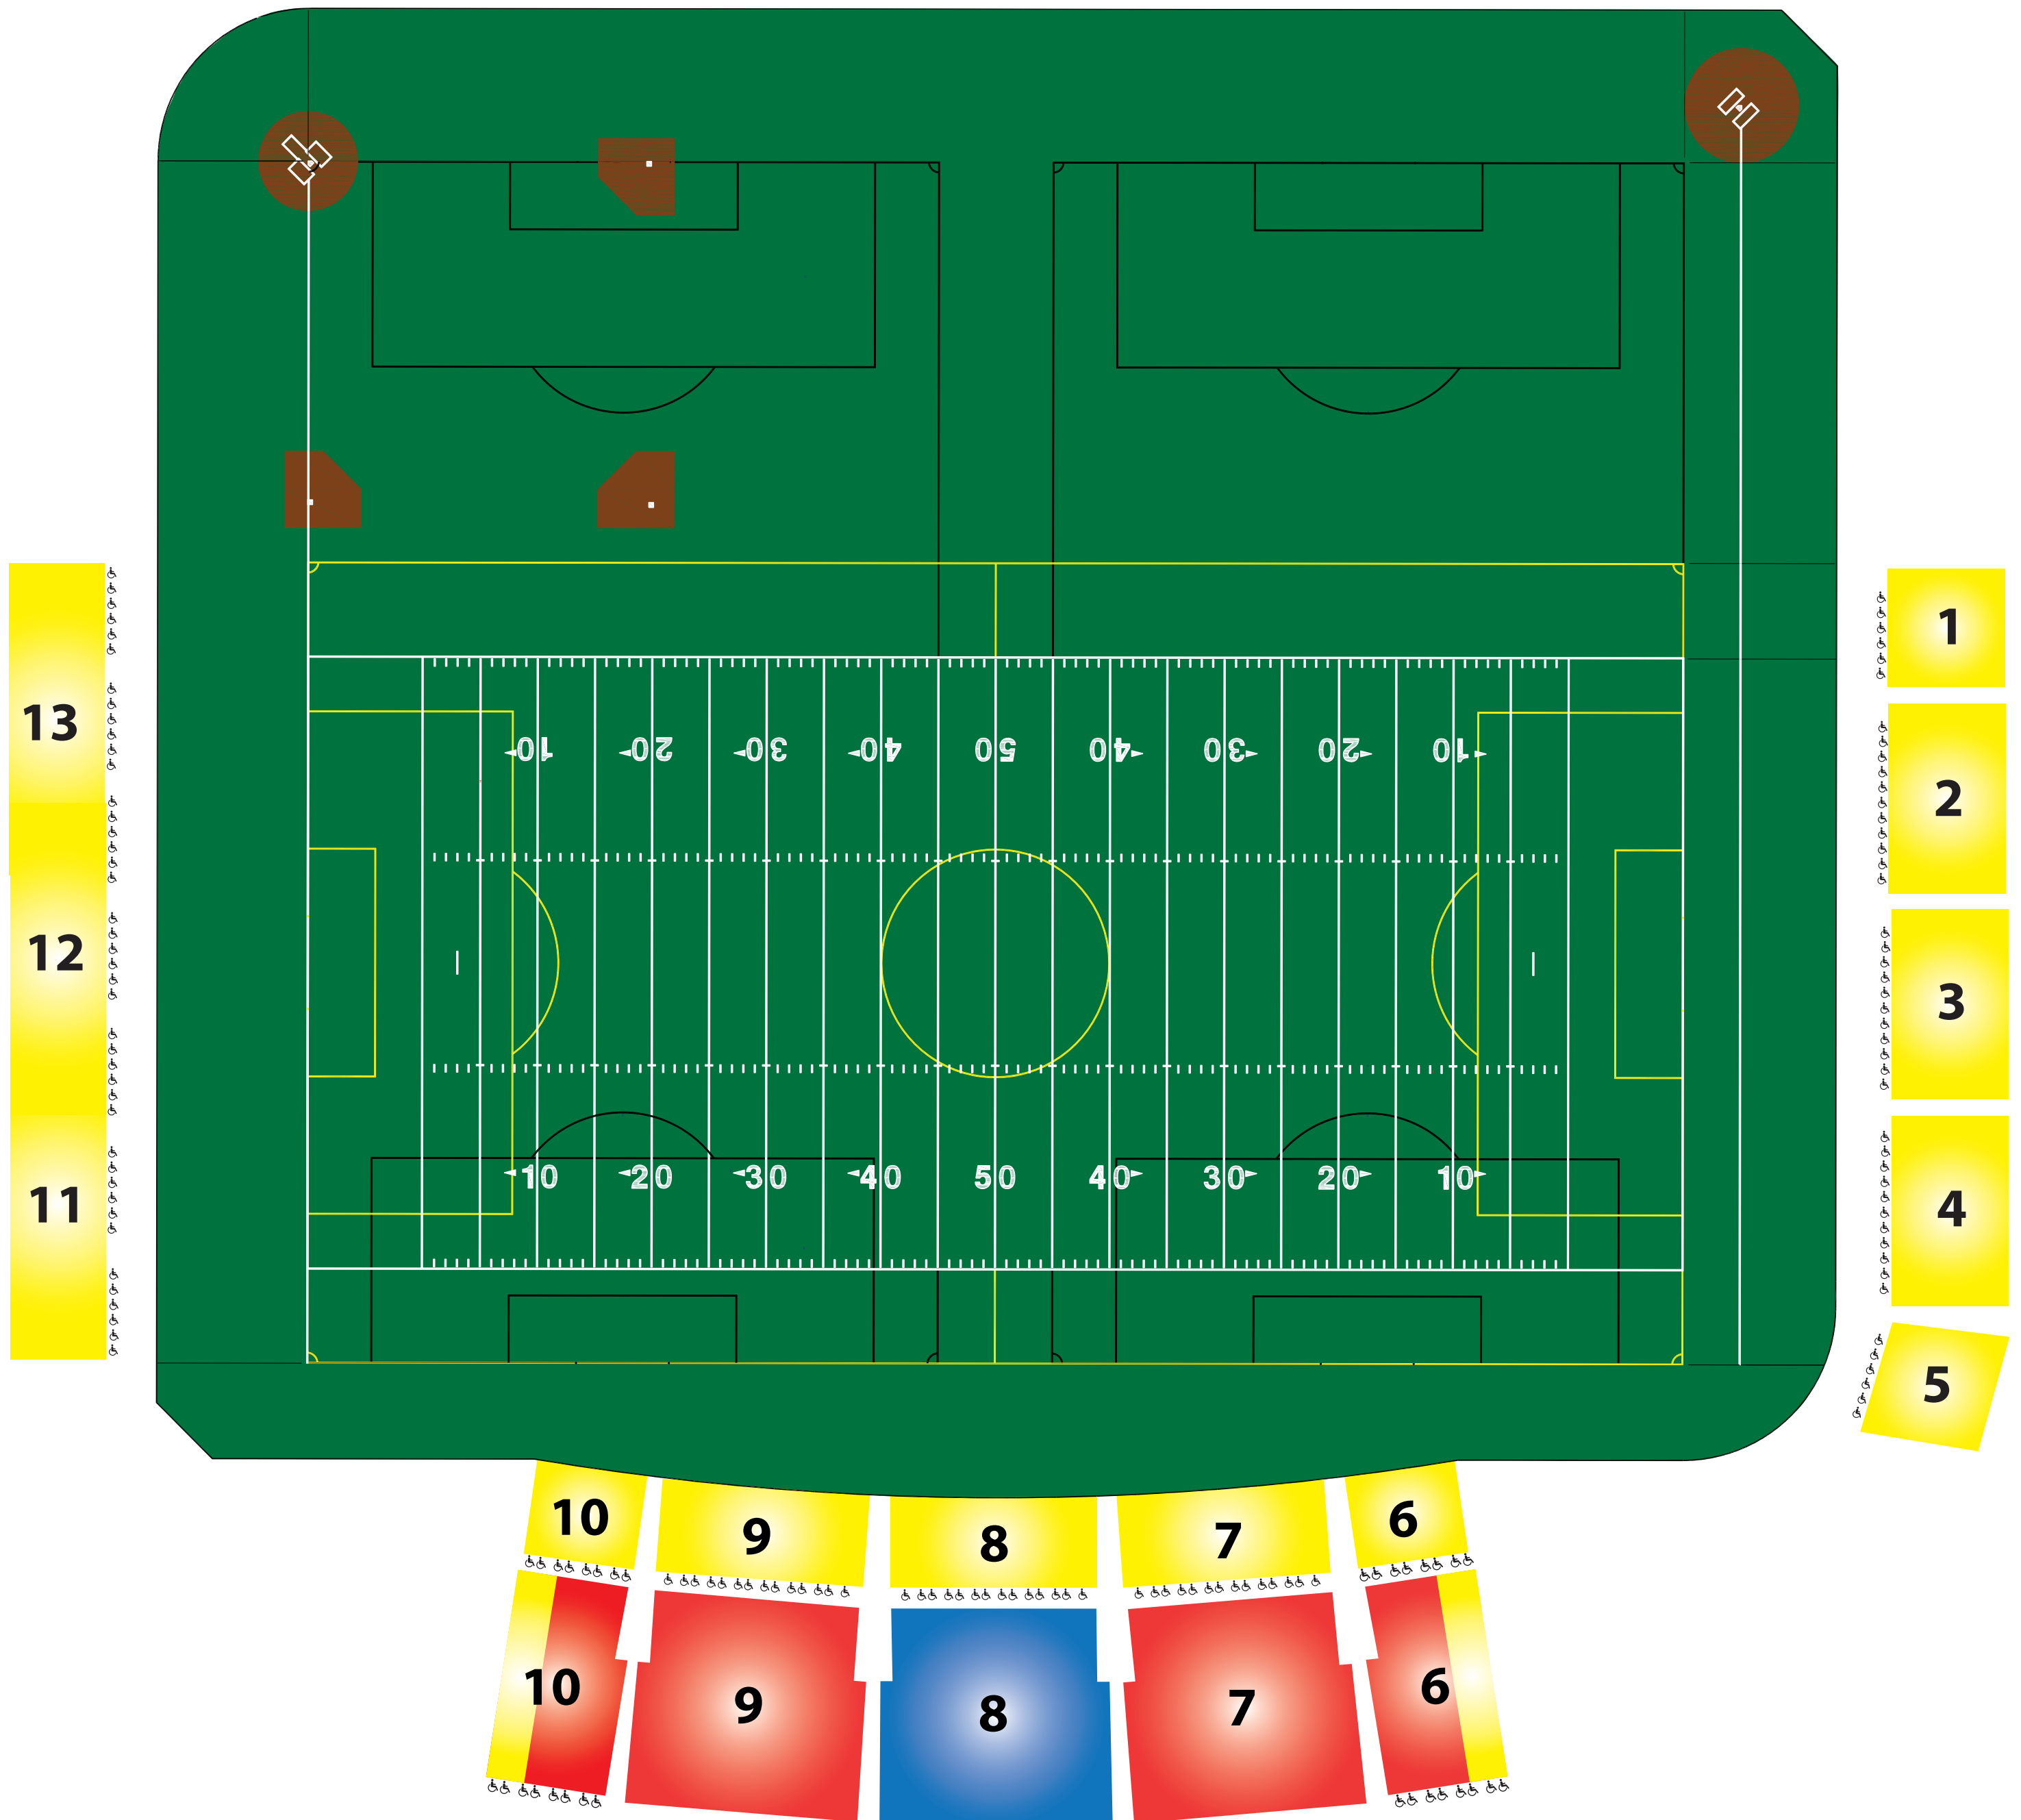

STADIUM SEATING

MAP LEGEND

- 1 - 13 Numbered Sections
- Wheelchair & Companion Seating
- Covered Stadium Seating
- Covered Bleacher Seating
- Uncovered Bleacher Seating

GORDON FABER RECREATION COMPLEX/HILLSBORO STADIUM
4450 NW 229th Ave, Hillsboro, OR 97124