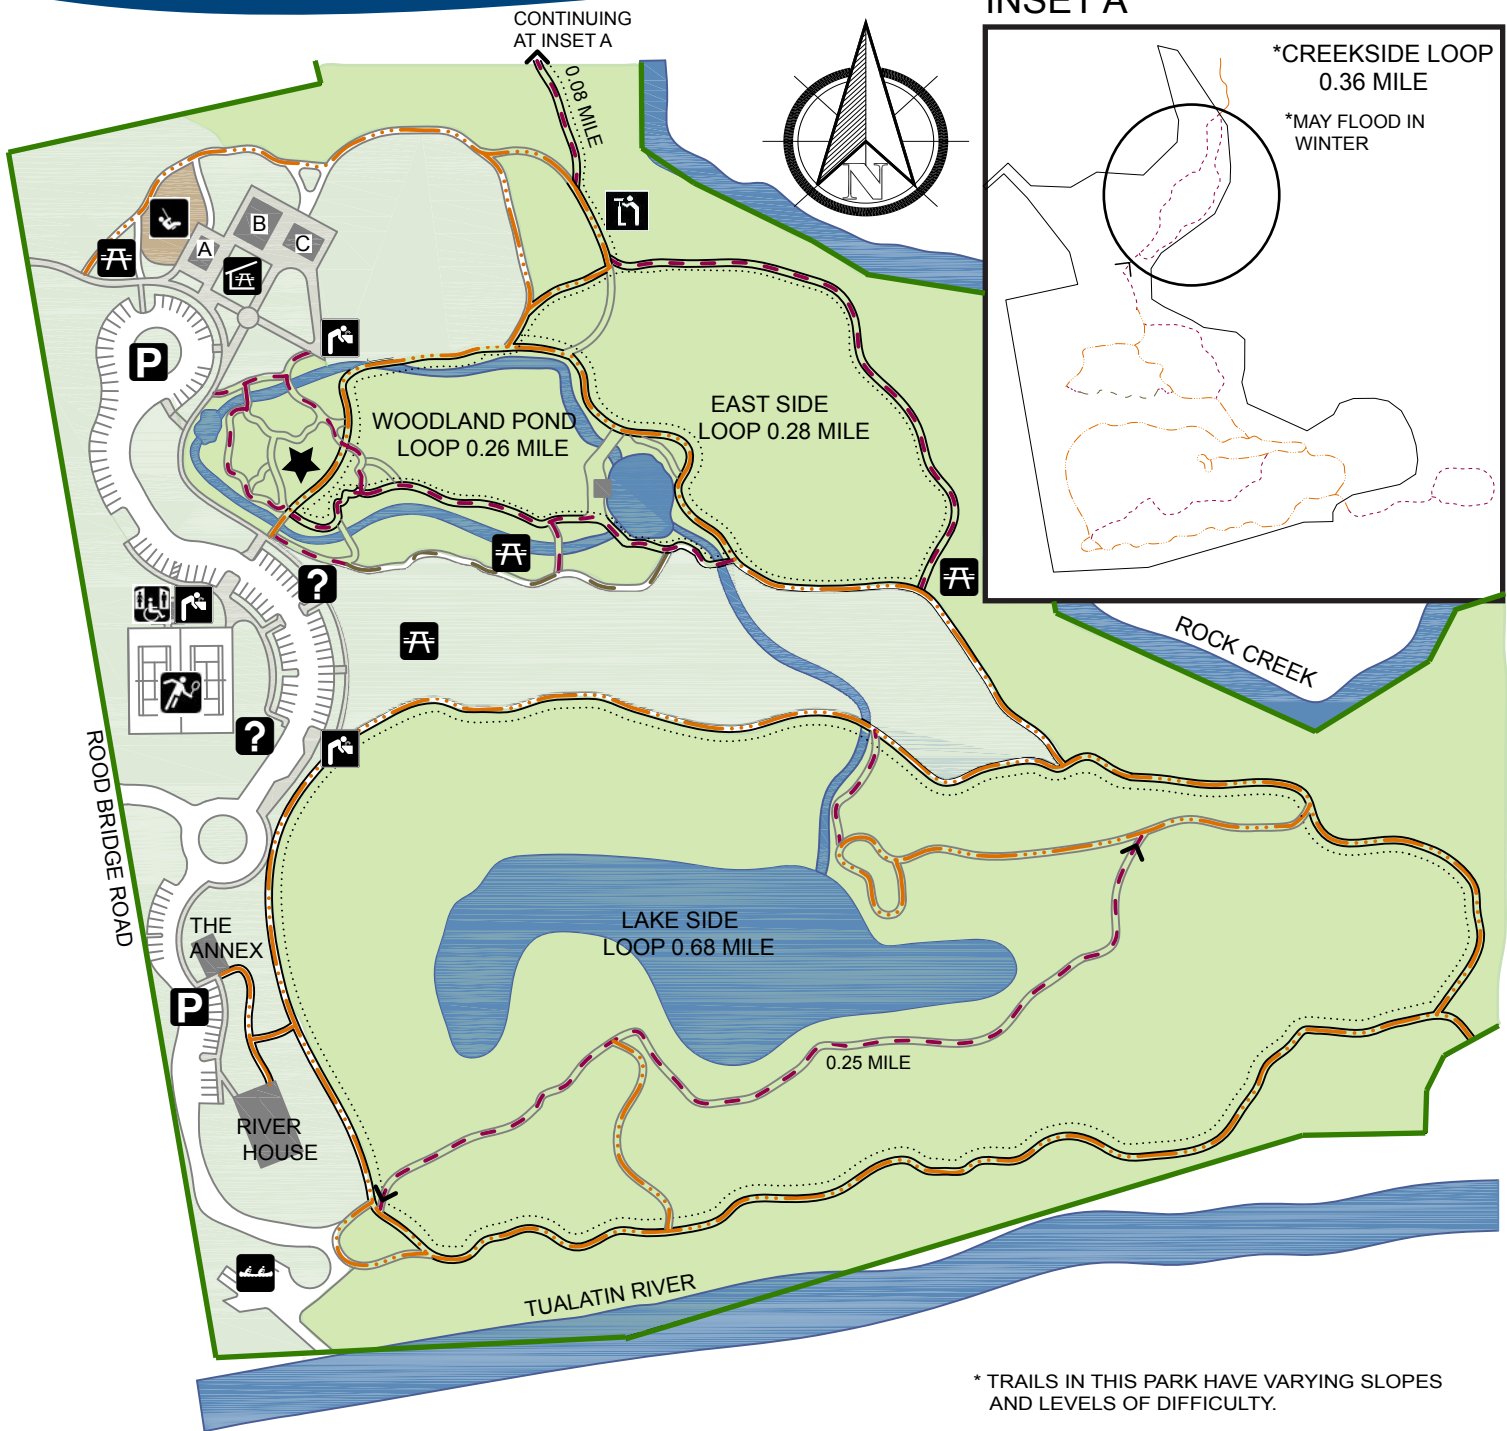

ROOD BRIDGE PARK

CITY OF HILLSBORO
Parks & Recreation

* TRAILS IN THIS PARK HAVE VARYING SLOPES AND LEVELS OF DIFFICULTY.

PARKING	PLAYGROUND	TENNIS COURTS	PAVED TRAIL
RESTROOM	SHELTER	CANOE LAUNCH	COMPACTED GRAVEL TRAIL
DRINKING FOUNTAIN	INFO KIOSK	RHODODENDRON GARDEN	CHIP TRAIL
PICNIC AREA	SCENIC OVERLOOK	SCENIC OVERLOOK	LOOPS