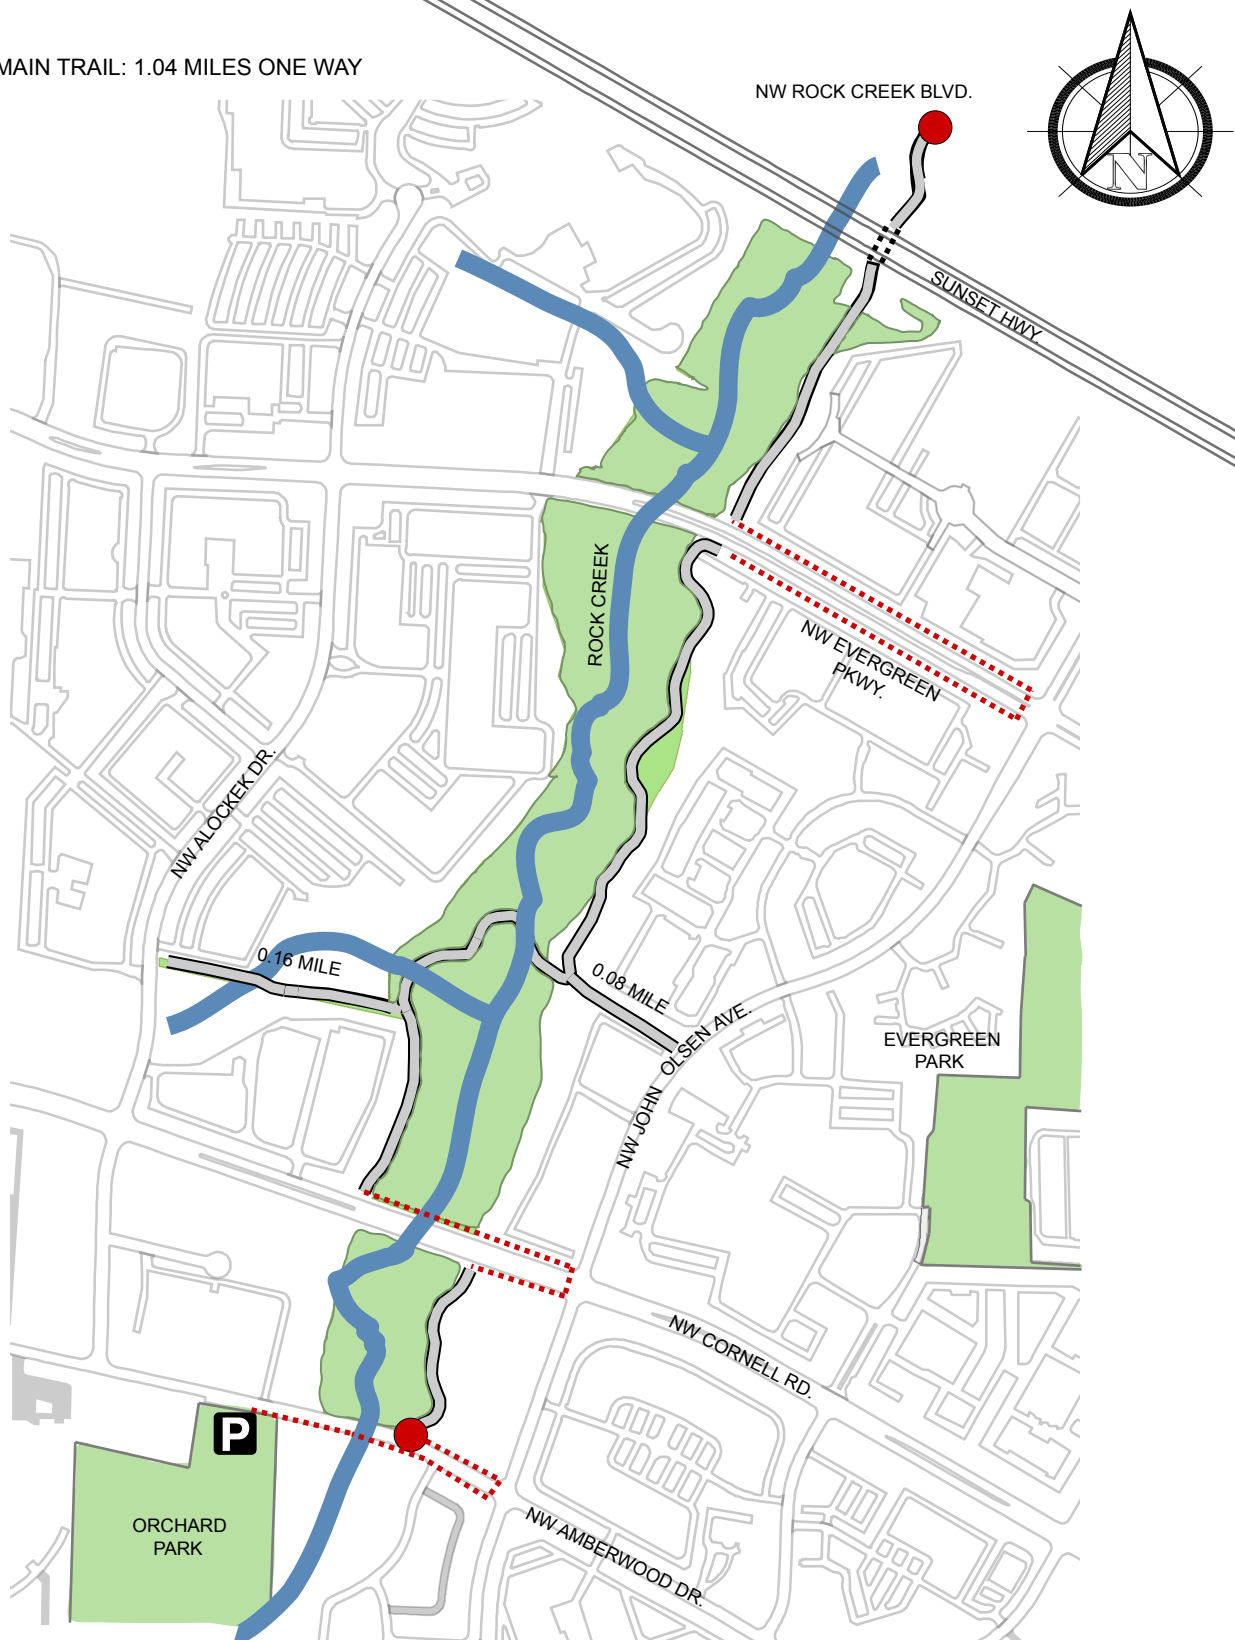

ROCK CREEK TRAIL

CITY OF HILLSBORO
Parks & Recreation

MAIN TRAIL: 1.04 MILES ONE WAY

*PLEASE USE CROSSWALKS ON TRAFFIC SIGNALS TO CROSS STREETS
ALL PAVED TRAIL