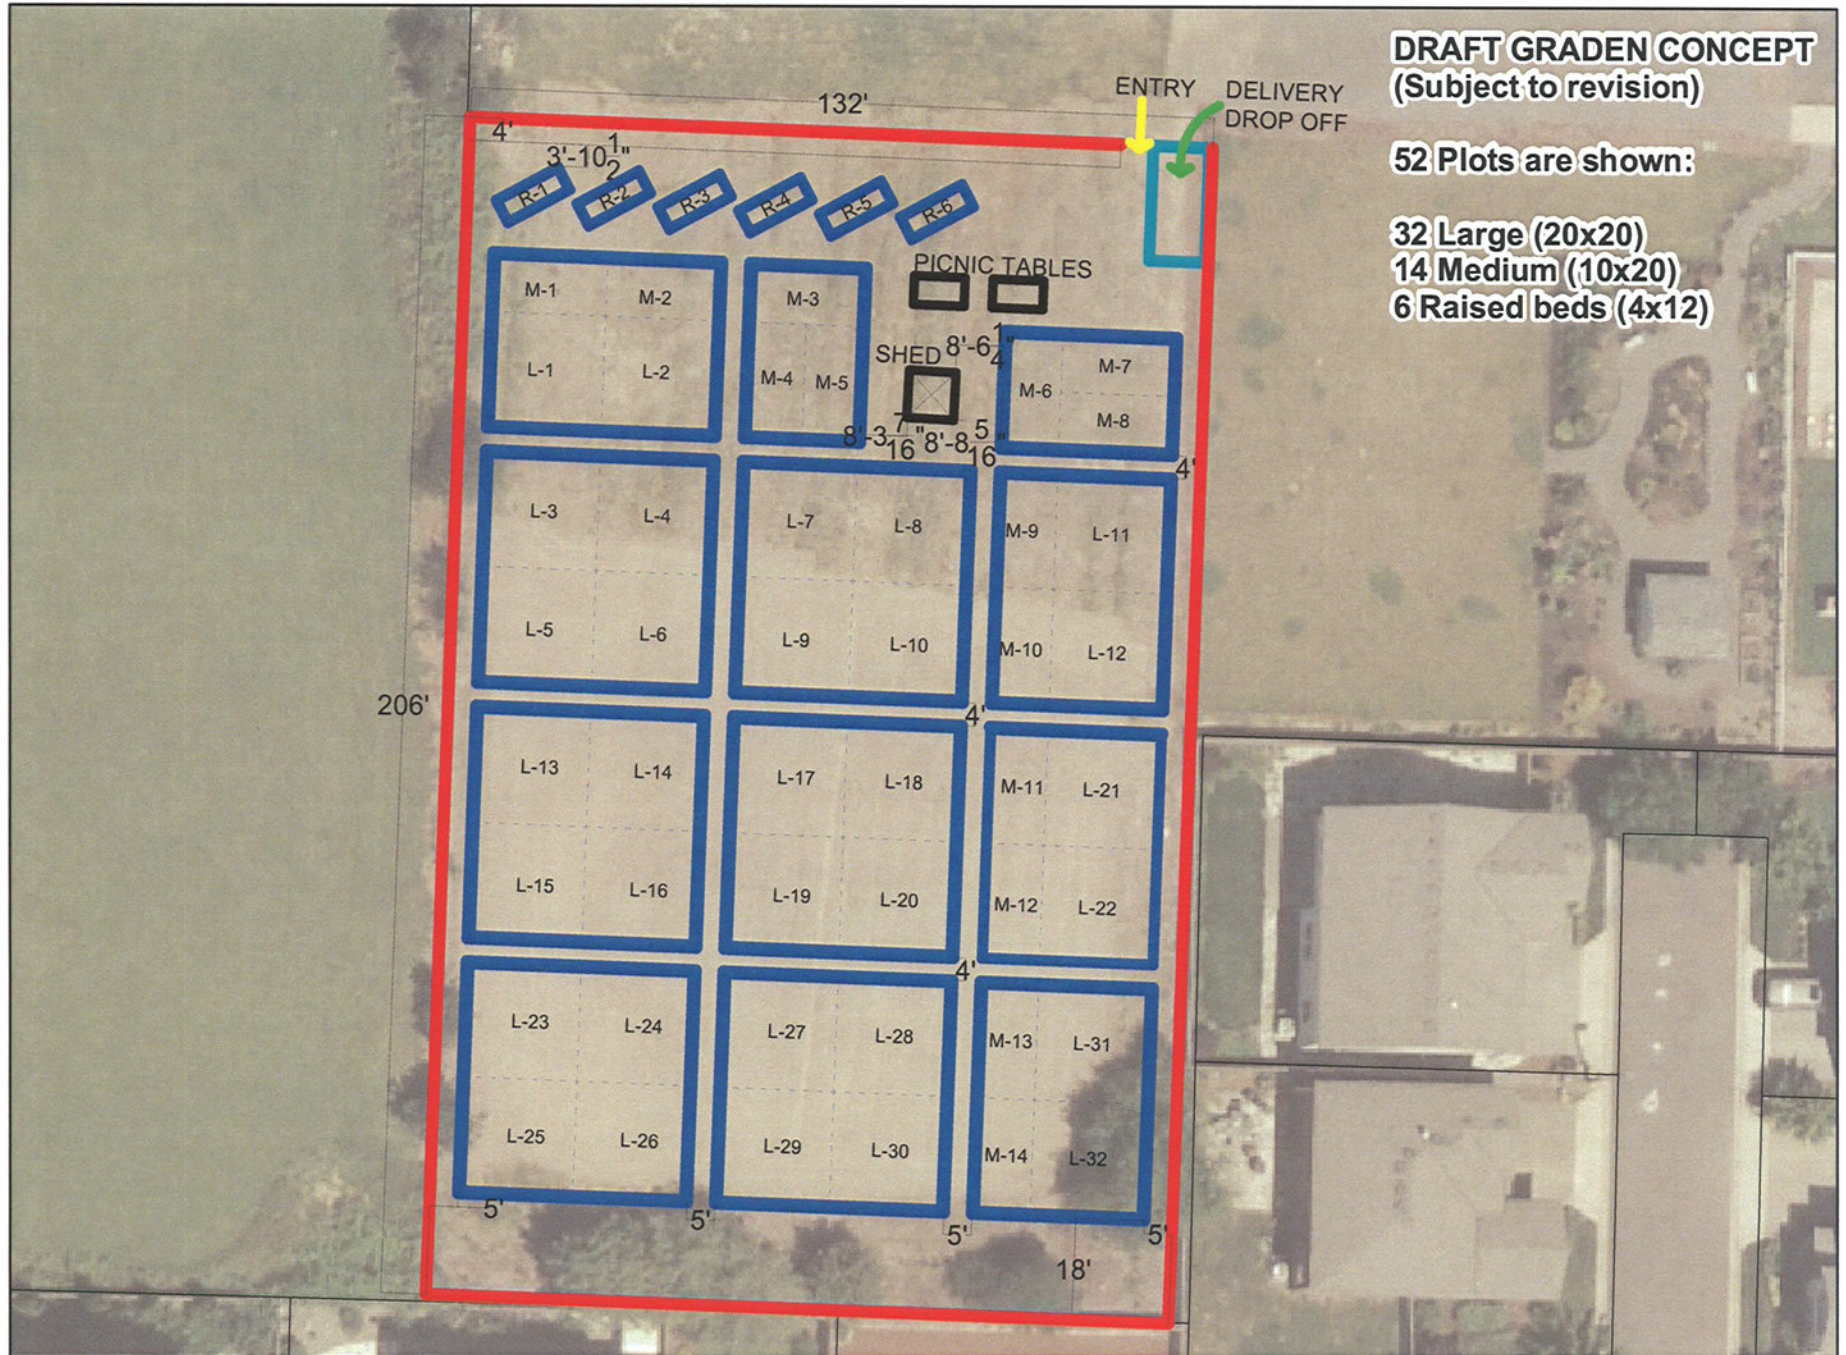

# Orenco Presbyterian Church Proposed Community Garden Site

**DRAFT GRADEN CONCEPT**  
(Subject to revision)

**52 Plots are shown:**

- 32 Large (20x20)**
- 14 Medium (10x20)**
- 6 Raised beds (4x12)**

**Orenco Presbyterian Church  
Proposed Community Garden Site**

**DRAFT GRADEN CONCEPT  
(Subject to revision)**

**52 Plots are shown:**

- 32 Large (20x20)**
- 14 Medium (10x20)**
- 6 Raised beds (4x12)**