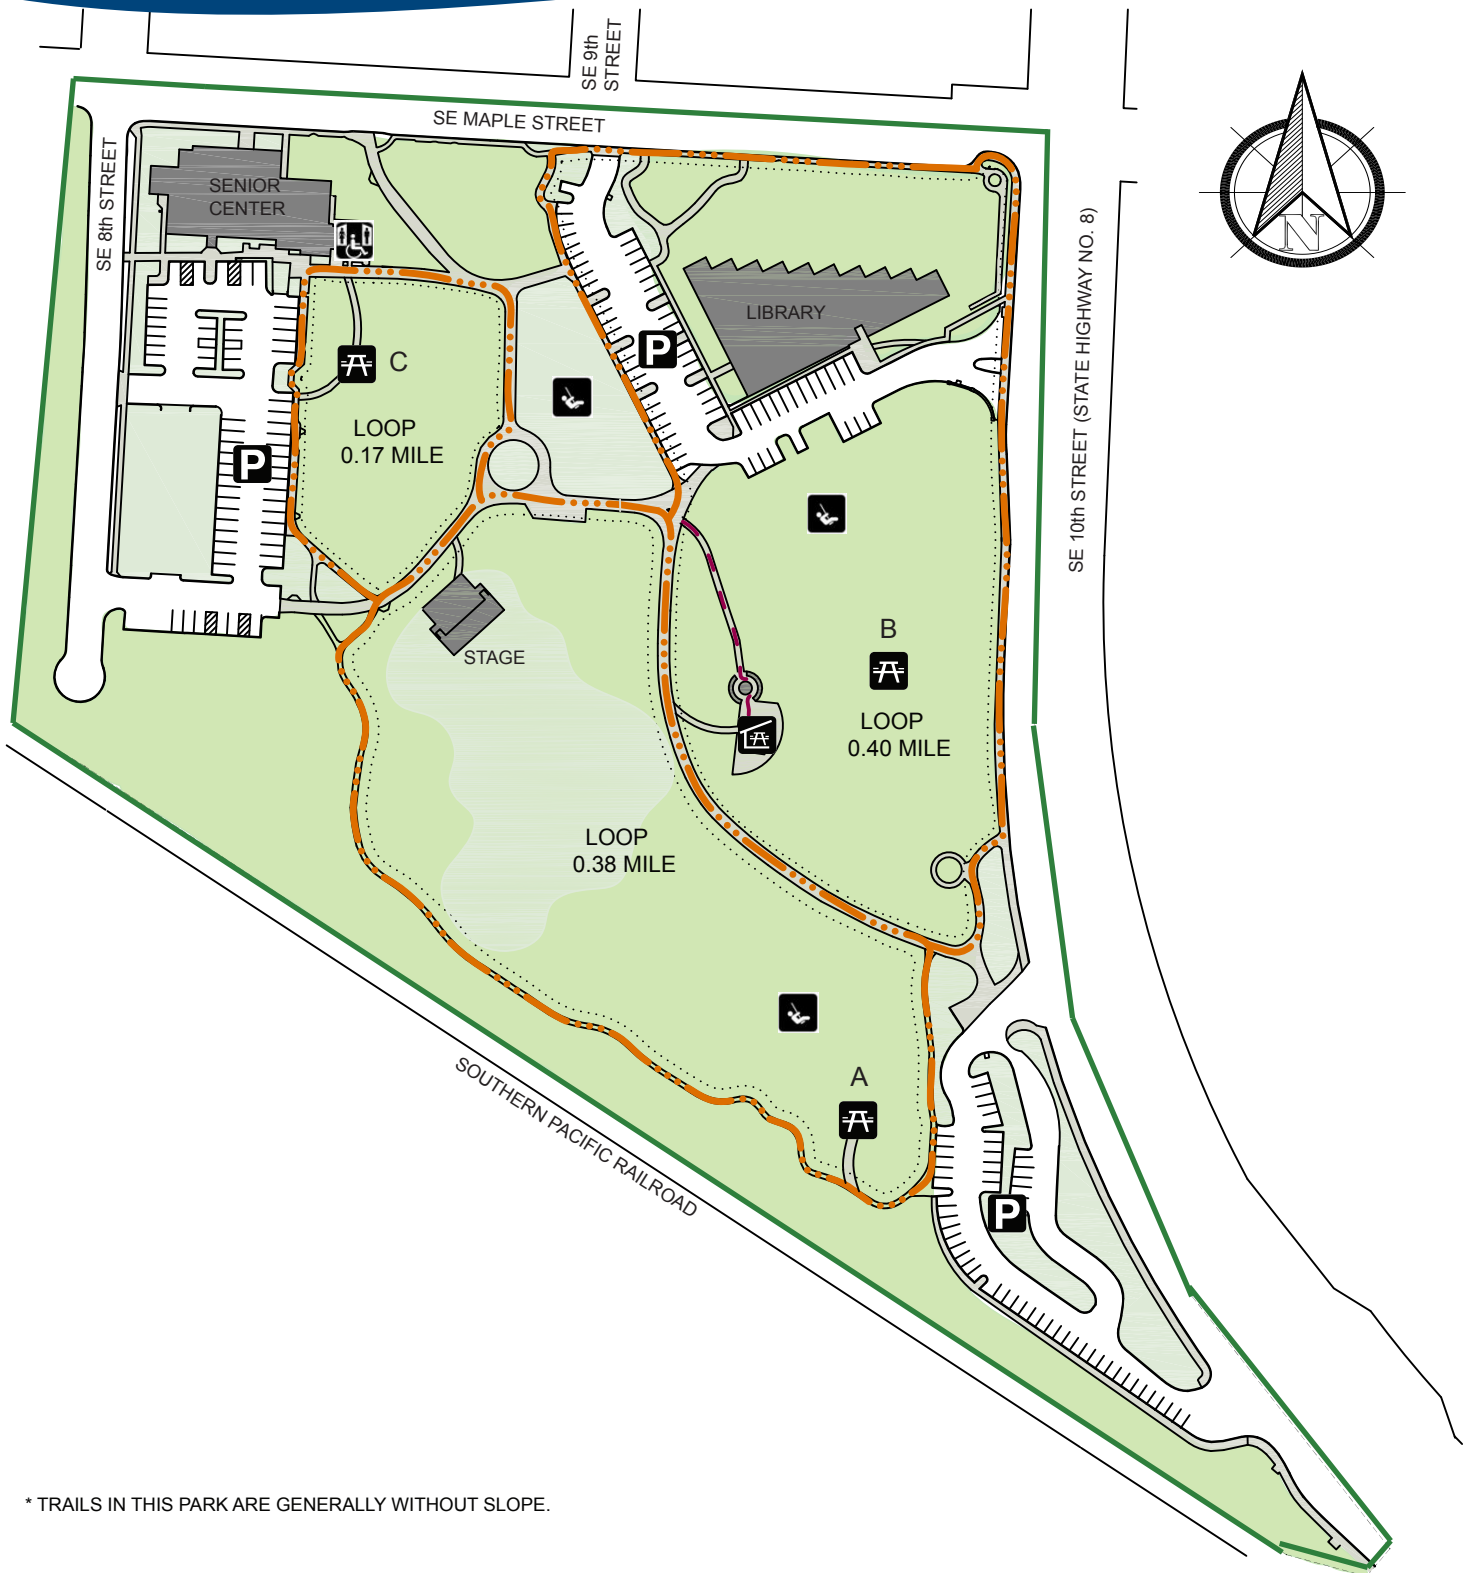

# SHUTE PARK

CITY OF HILLSBORO  
Parks & Recreation

\* TRAILS IN THIS PARK ARE GENERALLY WITHOUT SLOPE.

	PARKING		PICNIC AREA		PLAYGROUND		PAVED TRAIL
	RESTROOM		SHELTER		INFO KIOSK		COMPACTED GRAVEL TRAIL
	DRINKING FOUNTAIN						LOOPS