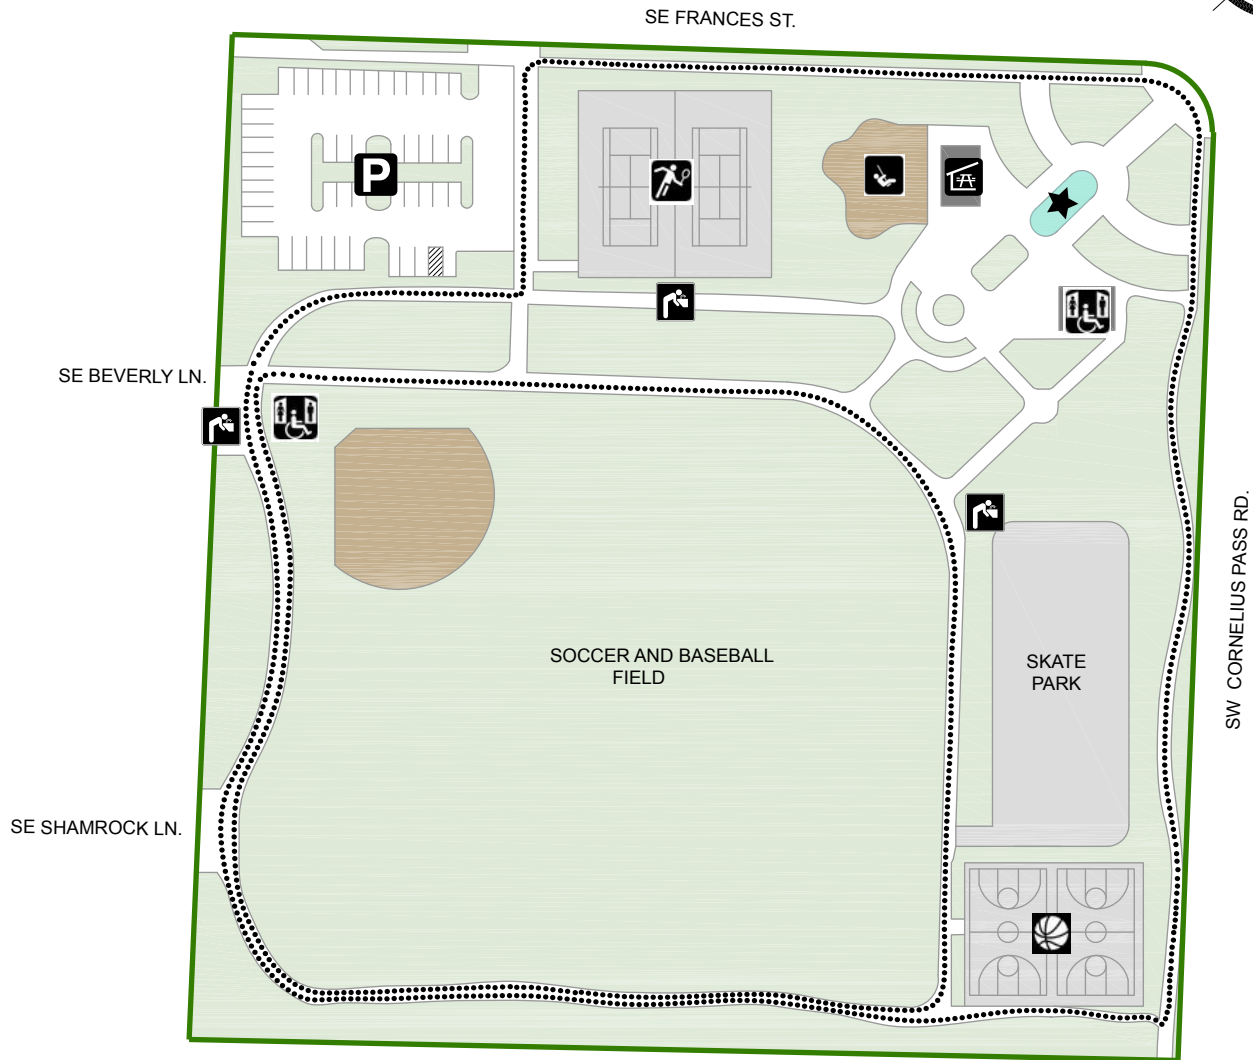

# REEDVILLE PARK

CITY OF HILLSBORO  
Parks & Recreation

\* EXTERIOR LOOP 0.48 MILE

\* INTERIOR LOOP 0.33 MILE

PARKING

RESTROOM OR PORTABLE TOILET

BASKETBALL COURT

TENNIS COURTS

PLAYGROUND

SHELTER

DRINKING FOUNTAIN

FOUNTAIN

ALL PAVED TRAILS

..... LOOPS