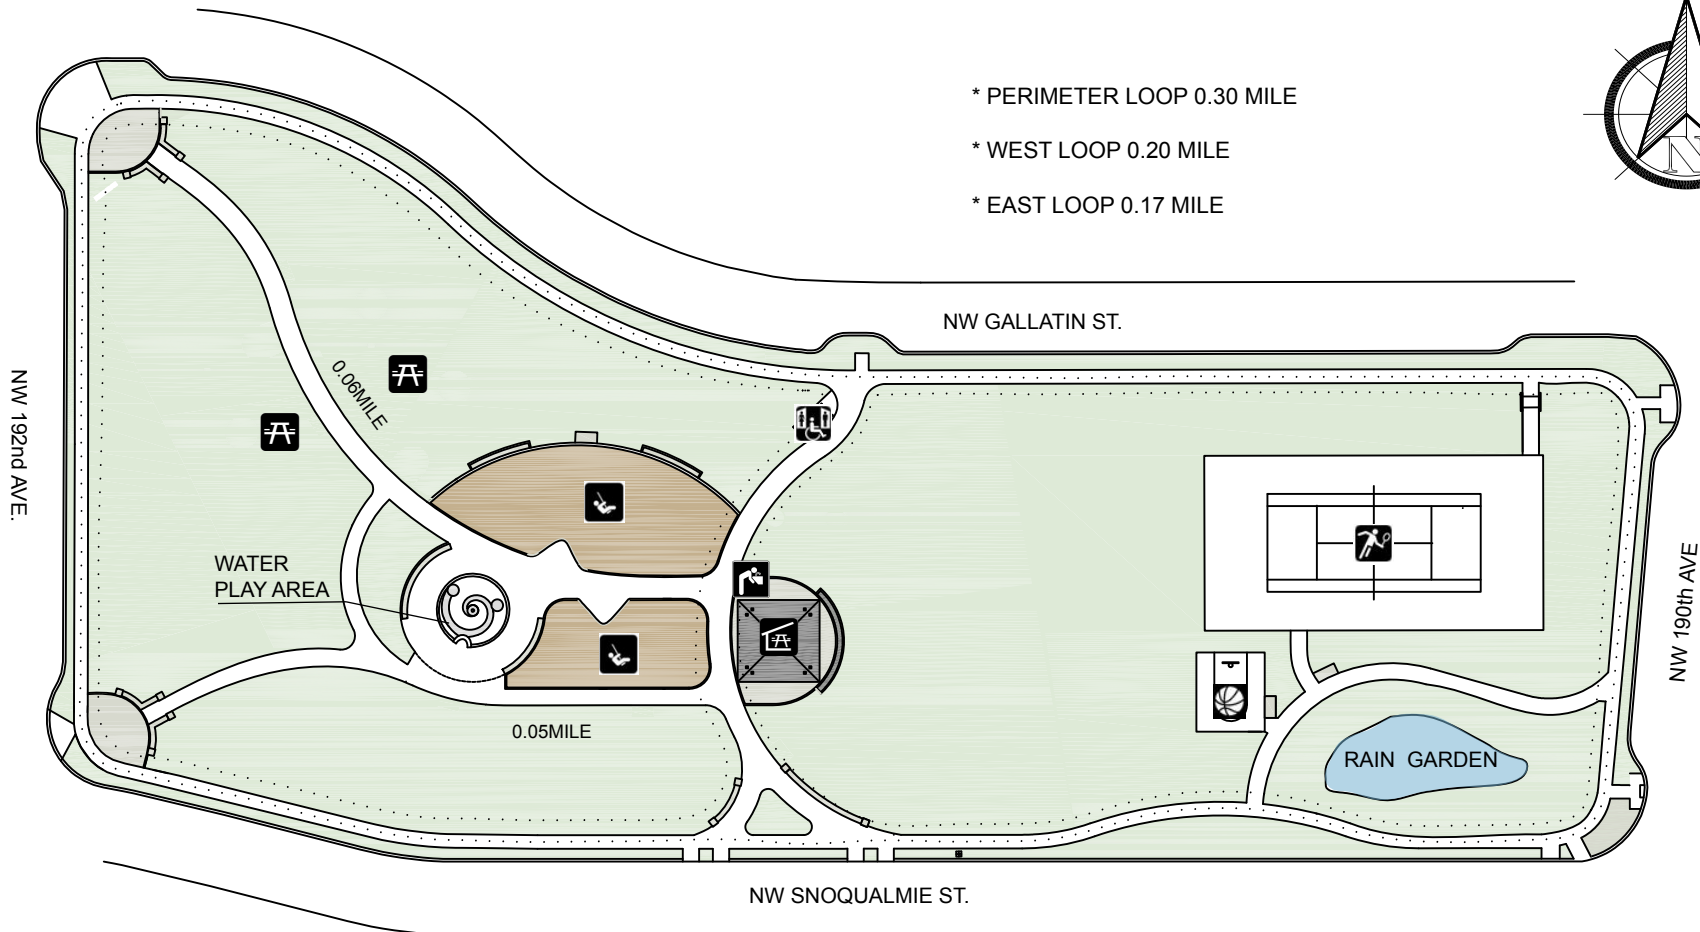

# MAGNOLIA PARK

CITY OF HILLSBORO  
Parks & Recreation

- \* PERIMETER LOOP 0.30 MILE
- \* WEST LOOP 0.20 MILE
- \* EAST LOOP 0.17 MILE

	PORTABLE TOILET		PICNIC AREA		TENNIS COURT	ALL PAVED TRAILS ..... LOOPS
	DRINKING FOUNTAIN		BASKETBALL AREA			
	SHELTER		PLAYGROUND			