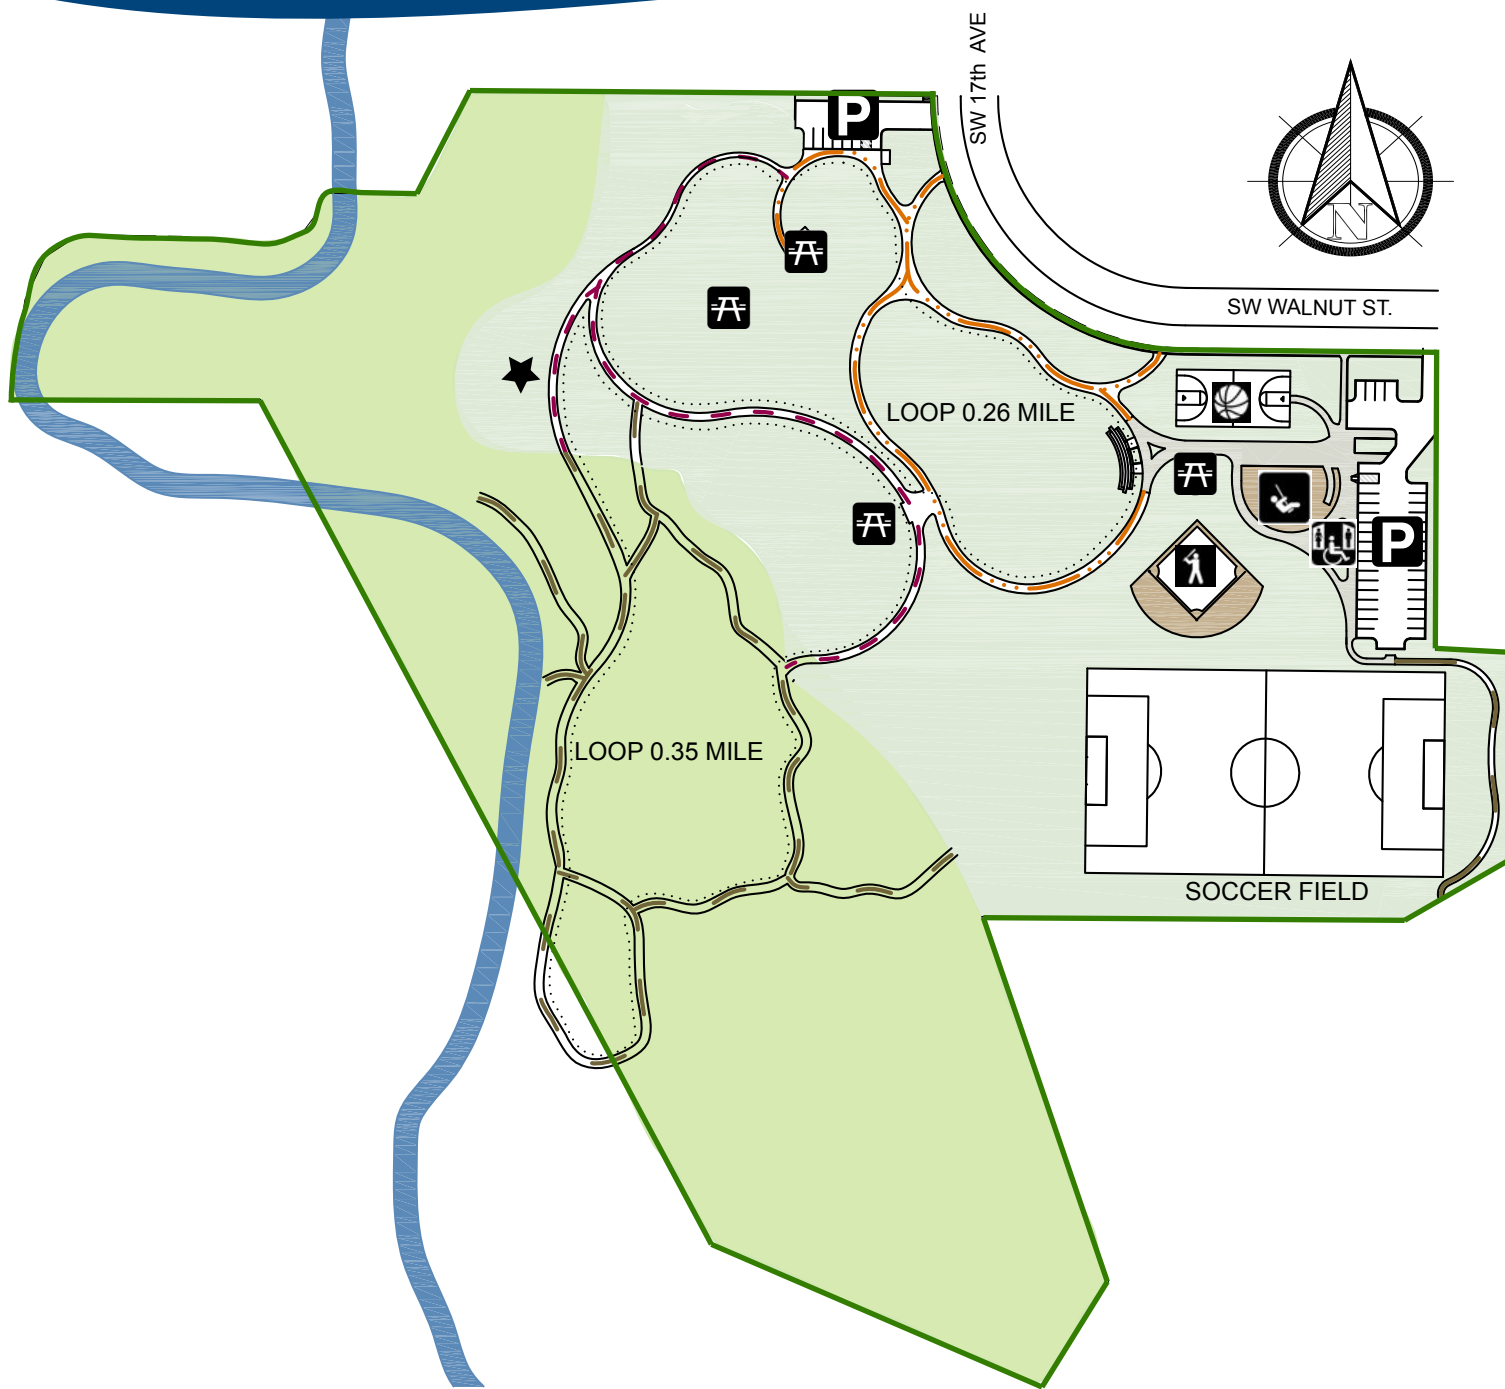

DAIRY CREEK PARK

CITY OF HILLSBORO
Parks & Recreation

- PARKING
- PORTABLE TOILET
- BASKETBALL COURT
- WATER WISE DEMONSTRATION GARDEN

- PLAYGROUND
- BALL FIELD
- PICNIC AREA

- PAVED TRAIL
- COMPACTED GRAVEL TRAIL
- CHIP TRAIL
- LOOPS