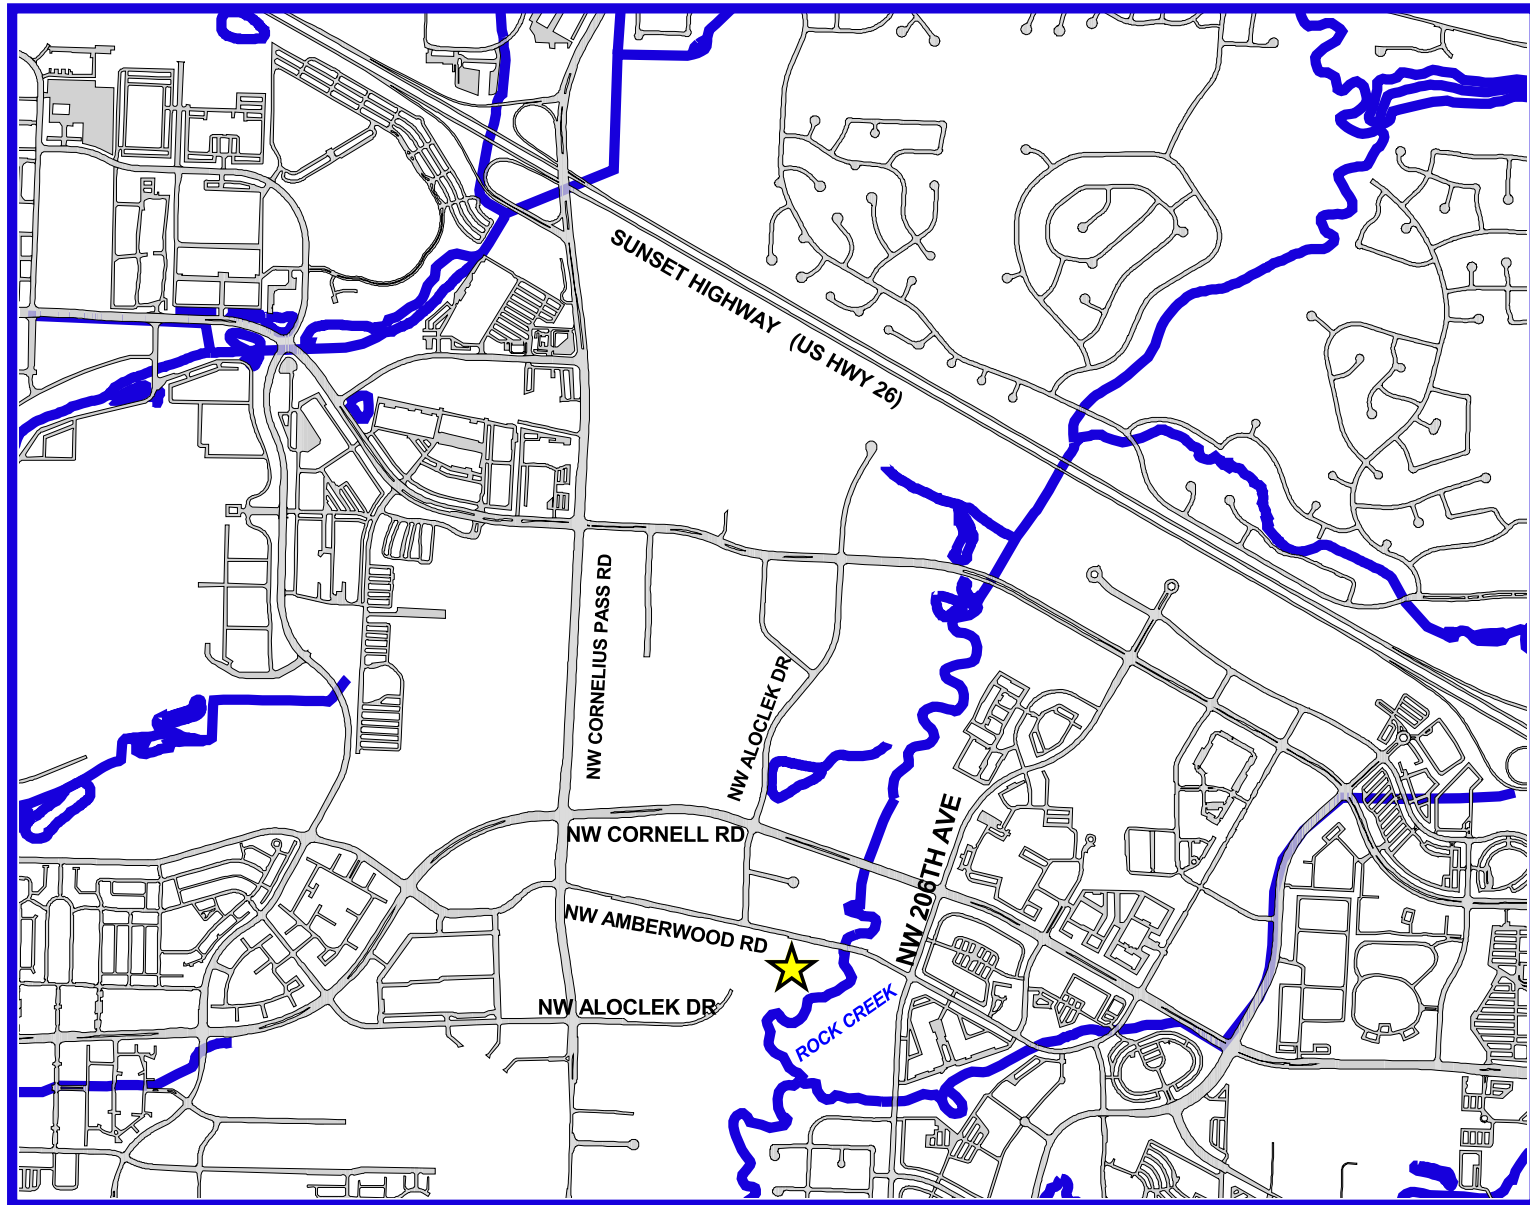

ORCHARD PARK

20900 NW Amberwood Drive, Hillsboro

Please contact Hillsboro Parks and Recreation
for more information at (503) 681-6120.