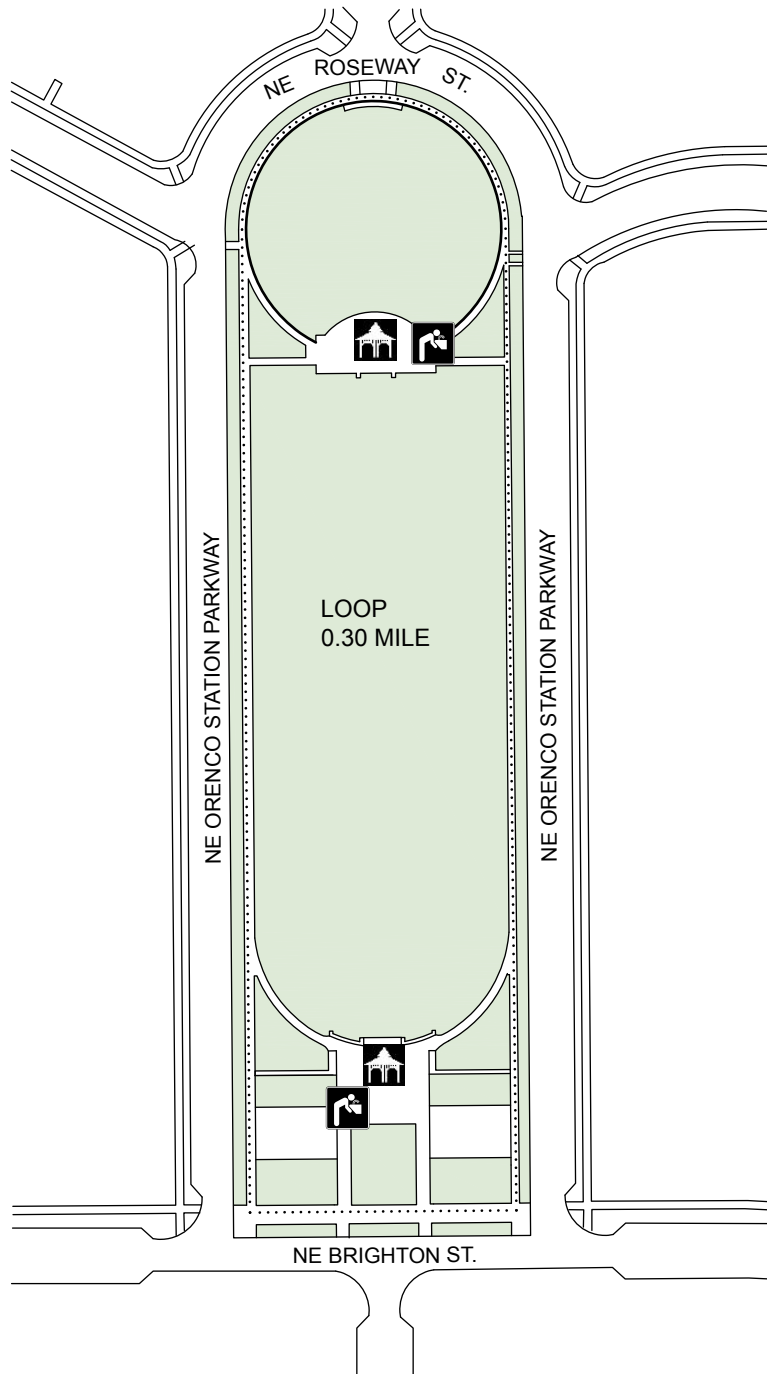

CENTRAL PARK

CITY OF HILLSBORO
Parks & Recreation

GAZEBO

DRINKING
FOUNTAIN

ALL PAVED TRAILS

..... LOOPS