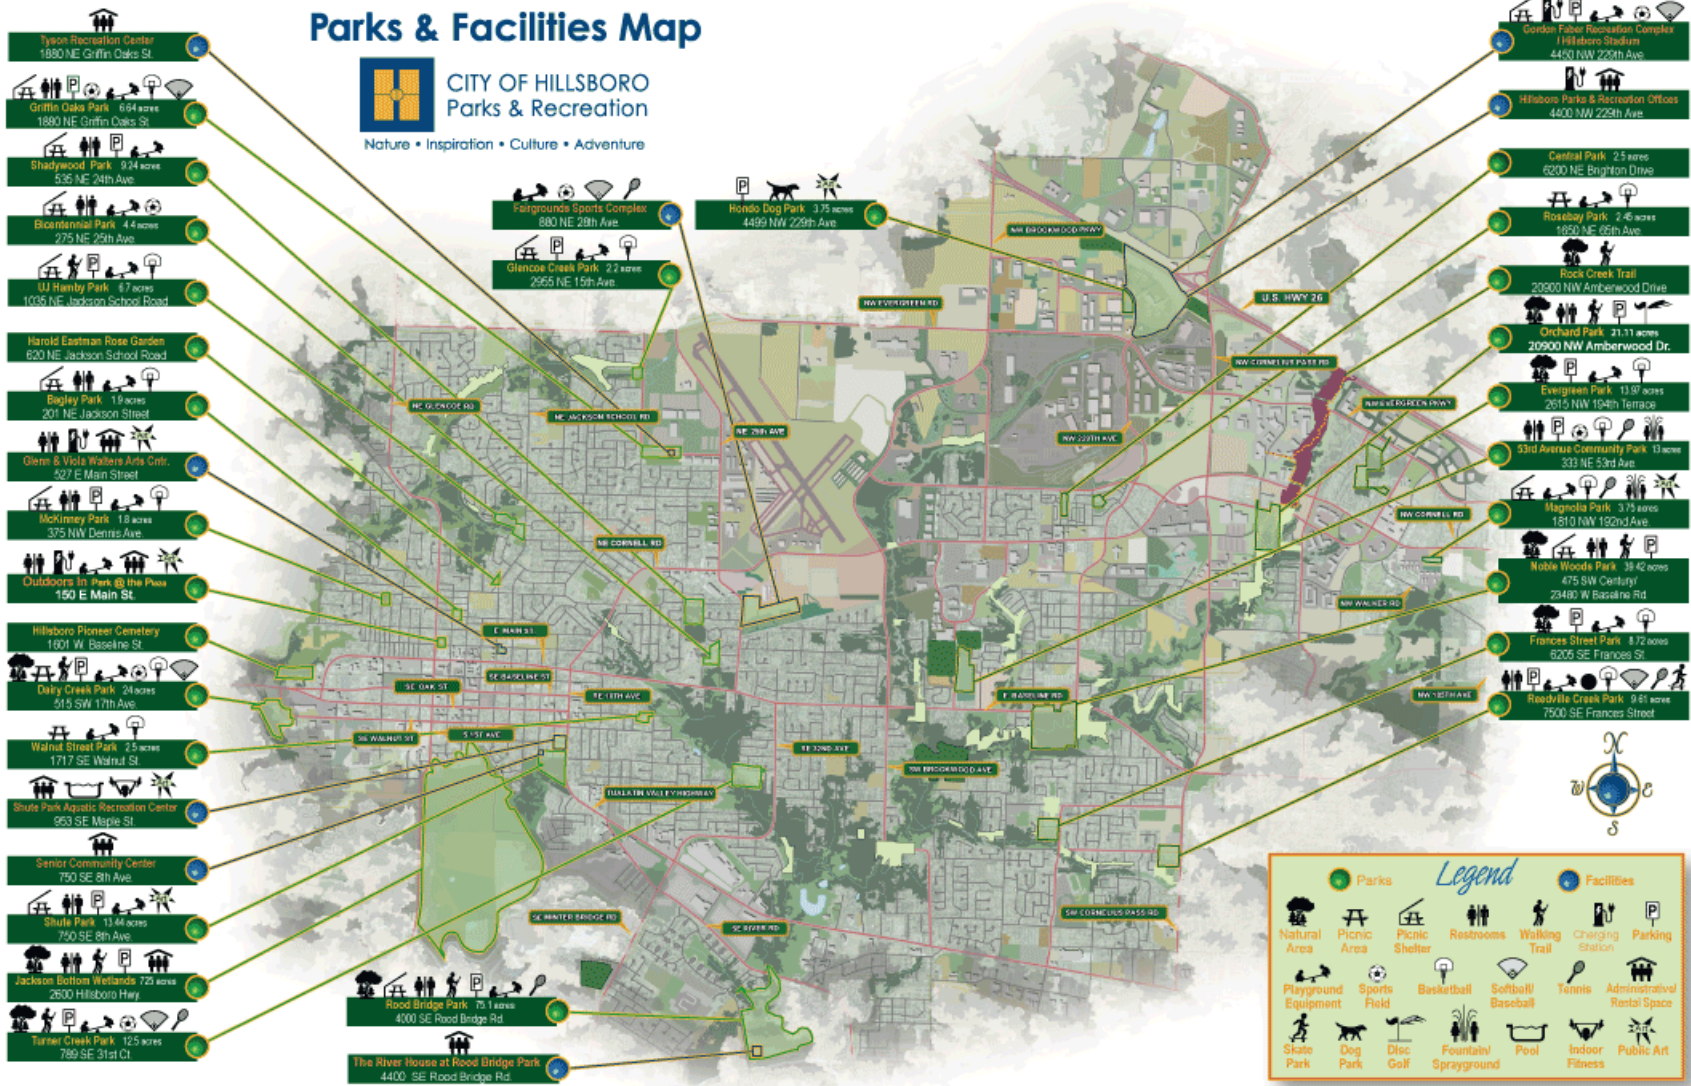

Parks & Facilities Map

CITY OF HILLSBORO
Parks & Recreation

Nature • Inspiration • Culture • Adventure

Legend

Parks	Facilities
Natural Area	Picnic Area
Picnic Shelter	Restrooms
Walking Trail	Charging Station
Playground Equipment	Sports Field
Basketball	Softball/Baseball
Tennis	Administrative/Rental Space
Skate Park	Dog Park
Disc Golf	Fountain/Sprayground
Pool	Indoor Fitness
Public Art	