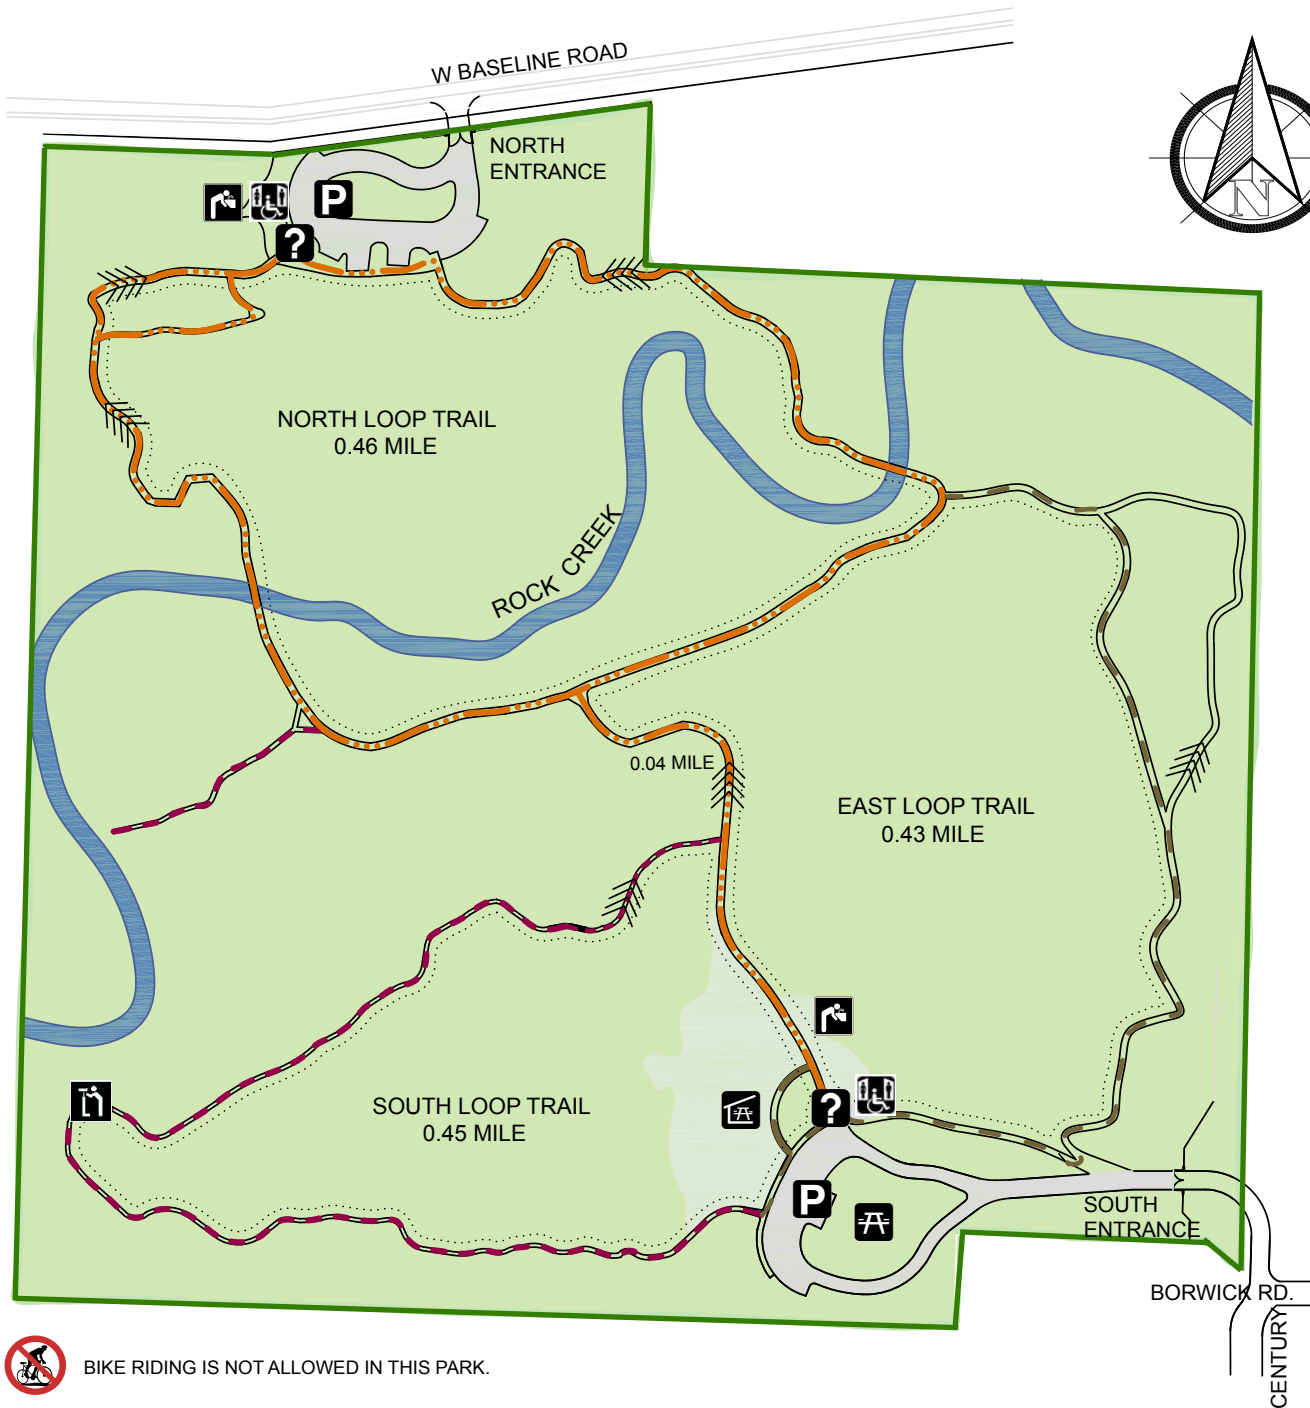

# NOBLE WOODS PARK

CITY OF HILLSBORO  
Parks & Recreation

BIKE RIDING IS NOT ALLOWED IN THIS PARK.

PARKING

RESTROOM

DRINKING FOUNTAIN

PICNIC AREA

SLOPED HIKING TRAIL

SHELTER

INFO KIOSK

SCENIC OVERLOOK

PAVED TRAIL

COMPACTED GRAVEL TRAIL

CHIP TRAIL

LOOPS